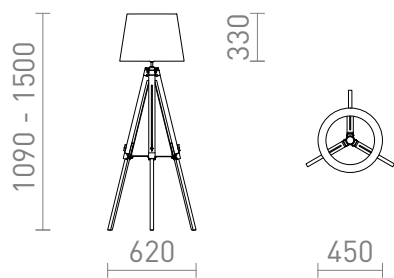

3D model

PDF manual

G13461