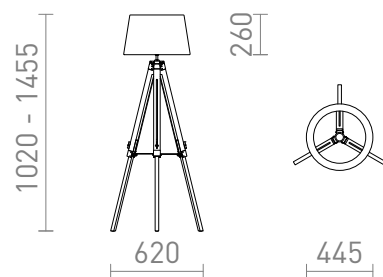

NEW

ALVIS/RIDICK

A floor lamp with a shade made of glossy black foil with a golden inner side. Has a height-adjustable bamboo base. Suitable for LED E27 light sources.

adviesverkoopprijs EUR incl. BTW

R14046

ALVIS/RIDICK staande lamp glimmend zwart
goudfolie/bamboe 230V LED E27 11W

278,00

3D model

350

PDF manual

4,02

G13461