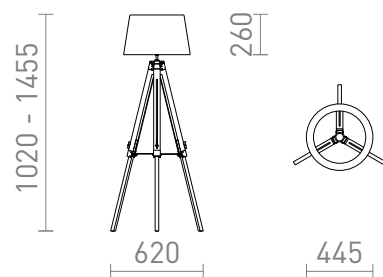

# ALVIS/RIDICK

A floor lamp with a shade made of glossy black foil with a golden inner side. Has a height-adjustable bamboo base. Suitable for LED E27 light sources.

RP EUR incl. VAT

R14046	ALVIS/RIDICK floor shiny black golden foil/bamboo 230V LED E27 11W	278,00
--------	--	--------