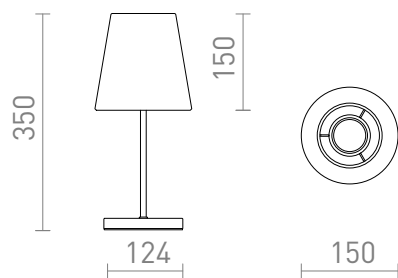

NEW

NYC/CONNY 15/15

A table lamp with a fabric shade on a metal base. Suitable for LED E27 light sources.
adviesverkoopprijs EUR incl. BTW

R14047	NYC/CONNY 15/15 tafellamp Polykatoen wit/chroom 230V LED E27 7W	120,00
R14048	NYC/CONNY 15/15 tafellamp Polykatoen wit/nikkel 230V LED E27 7W	120,00

 3D model

 manual

G13015