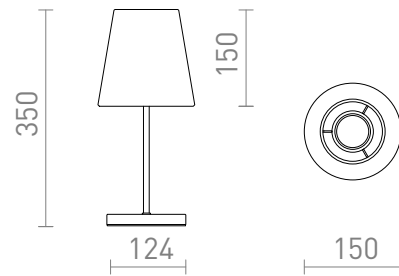

# NYC/CONNYP 15/15

A table lamp with a fabric shade on a metal base. Suitable for LED E27 light sources.

RP EUR incl. VAT

R14047	NYC/CONNYP 15/15 table Polycotton white/chrome 230V LED E27 7W	120,00
R14048	NYC/CONNYP 15/15 table Polycotton white/nickel 230V LED E27 7W	120,00