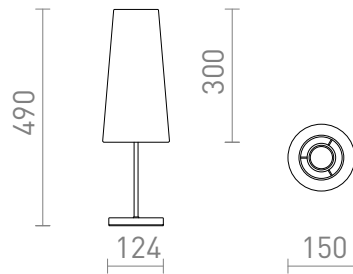

NEW

NYC/CONNY 15/30

A table lamp with a fabric shade on a metal base. Suitable for LED E27 light sources.
adviesverkoopprijs EUR incl. BTW

R14049	NYC/CONNY 15/30 tafellamp Polykatoen wit/chroom 230V LED E27 7W	120,00
R14050	NYC/CONNY 15/30 tafellamp Polykatoen wit/nikkel 230V LED E27 7W	120,00
R14051	NYC/CONNY 15/30 tafellamp Monaco duifgrijs/zilver PVC/chroom 230V LED E27 7W	150,00
R14052	NYC/CONNY 15/30 tafellamp Monaco duifgrijs/zilver PVC/nikkel 230V LED E27 7W	150,00
R14053	NYC/CONNY 15/30 tafellamp Monaco petroleum blauw/zilver PVC/chroom 230V LED E27 7W	150,00
R14054	NYC/CONNY 15/30 tafellamp Monaco petroleum blauw/zilver PVC/nikkel 230V LED E27 7W	150,00

 3D model

 manual

G13015