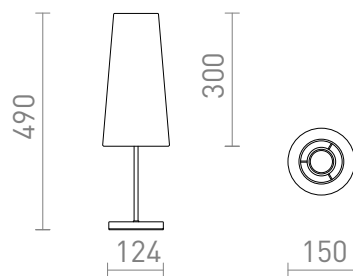

NEW

NYC/CONNY 15/30

A table lamp with a fabric shade on a metal base. Suitable for LED E27 light sources.

RP EUR incl. VAT

R14049	NYC/CONNY 15/30 table Polycotton white/chrome 230V LED E27 7W	120,00
R14050	NYC/CONNY 15/30 table Polycotton white/nickel 230V LED E27 7W	120,00
R14051	NYC/CONNY 15/30 table Monaco dove gray/silver PVC/chrome 230V LED E27 7W	150,00
R14052	NYC/CONNY 15/30 table Monaco dove gray/silver PVC/nickel 230V LED E27 7W	150,00
R14053	NYC/CONNY 15/30 table Monaco petrol blue/silver PVC/chrome 230V LED E27 7W	150,00
R14054	NYC/CONNY 15/30 table Monaco petrol blue/silver PVC/nickel 230V LED E27 7W	150,00

3D model

PDF manual

G13015