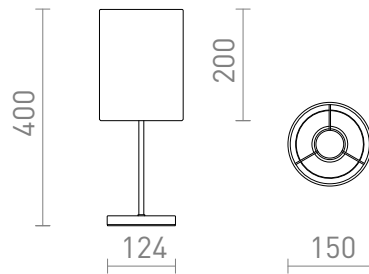

NEW

NYC/RON 15/20

A table lamp with a fabric shade on a metal base. Suitable for LED E27 light sources.

RP EUR incl. VAT

R14055	NYC/RON 15/20 table Polycotton white/chrome 230V LED E27 7W	120,00
R14056	NYC/RON 15/20 table Polycotton white/nickel 230V LED E27 7W	120,00
R14057	NYC/RON 15/20 table Monaco dove gray/silver PVC/chrome 230V LED E27 7W	150,00
R14058	NYC/RON 15/20 table Monaco dove gray/silver PVC/nickel 230V LED E27 7W	150,00
R14059	NYC/RON 15/20 table Monaco petrol blue/silver PVC/chrome 230V LED E27 7W	150,00
R14060	NYC/RON 15/20 table Monaco petrol blue/silver PVC/nickel 230V LED E27 7W	150,00

 3D model

 manual

G13026