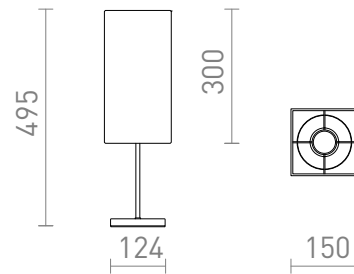

NEW

NYC/TEMPO 15/30

A table lamp with a fabric shade on a metal base. Suitable for LED E27 light sources.
adviesverkoopprijs EUR incl. BTW

R14063	NYC/TEMPO 15/30 tafellamp Polykatoen wit/chroom 230V LED E27 7W	129,00
R14064	NYC/TEMPO 15/30 tafellamp Polykatoen wit/nikkel 230V LED E27 7W	129,00

 3D model

 manual

G13026