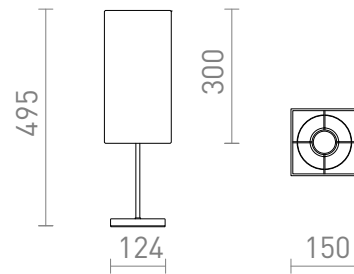

NEW

NYC/TEMPO 15/30

A table lamp with a fabric shade on a metal base. Suitable for LED E27 light sources.

RP EUR incl. VAT

R14063	NYC/TEMPO 15/30 table Polycotton white/chrome 230V LED E27 7W	129,00
R14064	NYC/TEMPO 15/30 table Polycotton white/nickel 230V LED E27 7W	129,00

 3D model

 manual

G13026