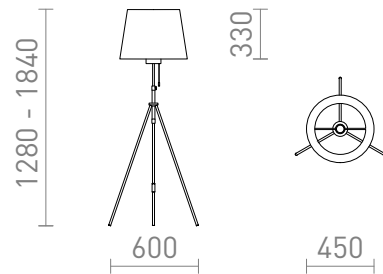

NEW

LUTON/ILUSION

An elegant floor lamp with a shade made of chrome foil. Has a height-adjustable lacquered metal base with brass accessories. Suitable for LED E27 light sources.

adviesverkoopprijs EUR incl. BTW

R14065

LUTON/ILUSION staande lamp
chromfolie/zwart/metaal 230V LED E27 11W

248,00

3D model

manual

G13026