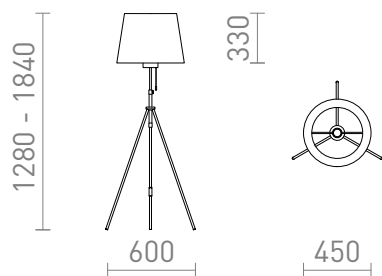

An elegant floor lamp with a shade made of chrome foil. Has a height-adjustable lacquered metal base with brass accessories. Suitable for LED E27 light sources.

RP EUR incl. VAT

R14065	LUTON/ILUSION floor chrome foil/black/metal 230V LED E27 11W	248,00