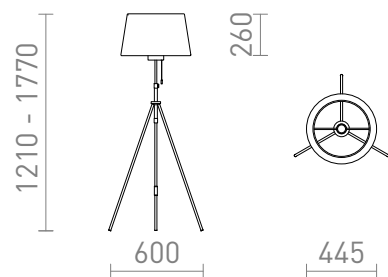

NEW

LUTON/RIDICK

An elegant floor lamp with a shade made of glossy black foil with a golden inner side. Has a height-adjustable lacquered metal base with brass accessories. Suitable for LED E27 light sources.

adviesverkoopprijs EUR incl. BTW

R14066

LUTON/RIDICK staande lamp glimmend zwart
goudfolie/zwart/metaal 230V LED E27 11W

215,00

3D model

manual

G13026