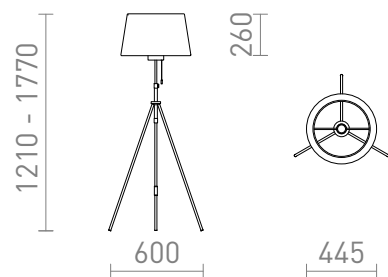

NEW

LUTON/RIDICK

An elegant floor lamp with a shade made of glossy black foil with a golden inner side. Has a height-adjustable lacquered metal base with brass accessories. Suitable for LED E27 light sources.

RP EUR incl. VAT

R14066	LUTON/RIDICK floor shiny black golden foil/black/metal 230V LED E27 11W	215,00
--------	---	--------

3D model

manual

G13026