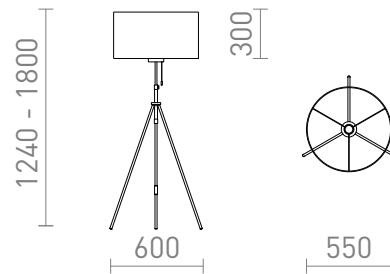

## LUTON/RON

An elegant floor lamp with a fabric shade. Has a height-adjustable lacquered metal base with brass accessories. Suitable for LED E27 light sources.

adviesverkoopprijs EUR incl. BTW

R14067	LUTON/RON 55 staande lamp Polykatoen wit/zwart/metaal 230V LED E27 11W	268,00
R14068	LUTON/RON 55 staande lamp Polykatoen zwart/zwart/metaal 230V LED E27 11W	268,00