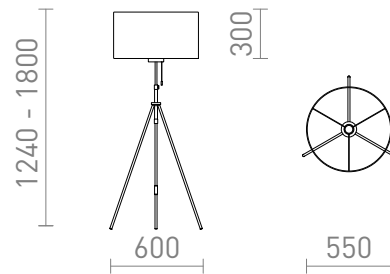

## LUTON/RON

An elegant floor lamp with a fabric shade. Has a height-adjustable lacquered metal base with brass accessories. Suitable for LED E27 light sources.

RP EUR incl. VAT

R14067	LUTON/RON 55 floor Polycotton white/black/metal 230V LED E27 11W	268,00
R14068	LUTON/RON 55 floor Polycotton black/black/metal 230V LED E27 11W	268,00