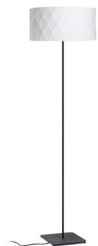

# CORTINA/JAKARANDA

A floor lamp with a lacquered metal base and a fabric shade with a geometric 3D surface. Suitable for LED E27 light sources.

RP EUR incl. VAT

R14069	CORTINA/JAKARANDA floor white/white textile/metal 230V LED E27 11W	188,00
R14070	CORTINA/JAKARANDA floor black/white textile/metal 230V LED E27 11W	188,00
R14071	CORTINA/JAKARANDA floor white/black textile/metal 230V LED E27 11W	188,00
R14072	CORTINA/JAKARANDA floor black/black textile/metal 230V LED E27 11W	188,00