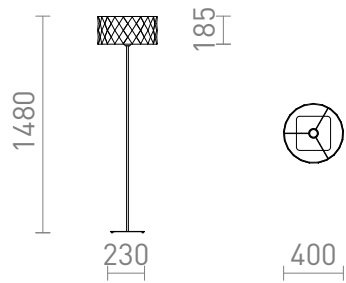

# CORTINA/JAKARANDA

A floor lamp with a lacquered metal base and a fabric shade with a geometric 3D surface. Suitable for LED E27 light sources.

RP EUR incl. VAT

R14069	CORTINA/JAKARANDA floor white/white textile/metal 230V LED E27 11W	188,00
R14070	CORTINA/JAKARANDA floor black/white textile/metal 230V LED E27 11W	188,00
R14071	CORTINA/JAKARANDA floor white/black textile/metal 230V LED E27 11W	188,00
R14072	CORTINA/JAKARANDA floor black/black textile/metal 230V LED E27 11W	188,00