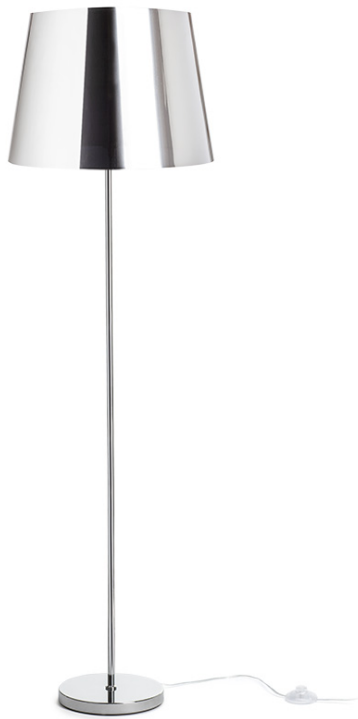

NEW

NYC/ILUSION

A floor lamp with a chrome base and a shade made of chrome foil. Suitable for LED E27 light sources.
adviesverkoopprijs EUR incl. BTW

R14073

NYC/ILUSION staande lamp chroomfolie/chroom
230V LED E27 11W