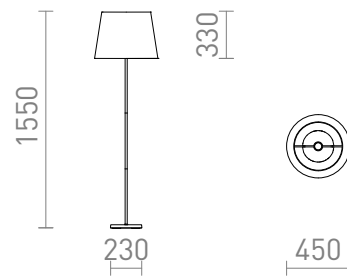

3D model

manual

G13026