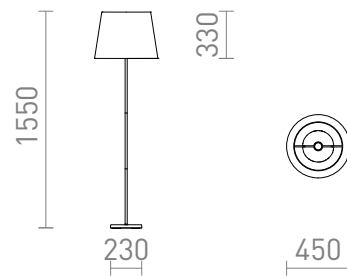

# NYC/ILUSION

A floor lamp with a chrome base and a shade made of chrome foil. Suitable for LED E27 light sources.

RP EUR incl. VAT

R14073

NYC/ILUSION floor chrome foil/chrome 230V  
LED E27 11W

198,00

 3D model