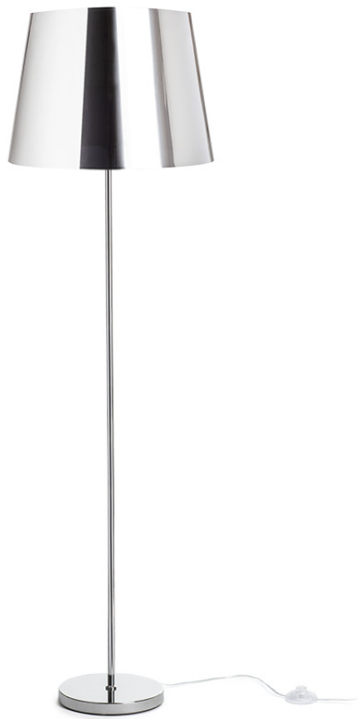

# NYC/ILUSION

A floor lamp with a chrome base and a shade made of chrome foil. Suitable for LED E27 light sources.

RP EUR incl. VAT

R14073

NYC/ILUSION floor chrome foil/chrome 230V  
LED E27 11W

198,00

 3D model