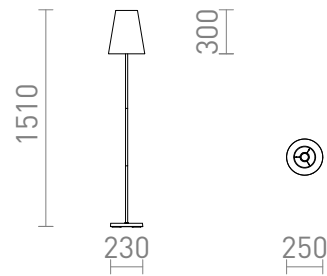

NEW

NYC/CONNY 25

A floor lamp with a chrome base and a fabric shade. Suitable for LED E27 light sources.
adviesverkoopprijs EUR incl. BTW

R14074	NYC/CONNY 25 staande lamp Polykatoen wit/chroom 230V LED E27 7W	178,00
R14075	NYC/CONNY 25 staande lamp Monaco petroleum blauw/zilver PVC/chroom 230V LED E27 7W	229,00

3D model

manual

G13026