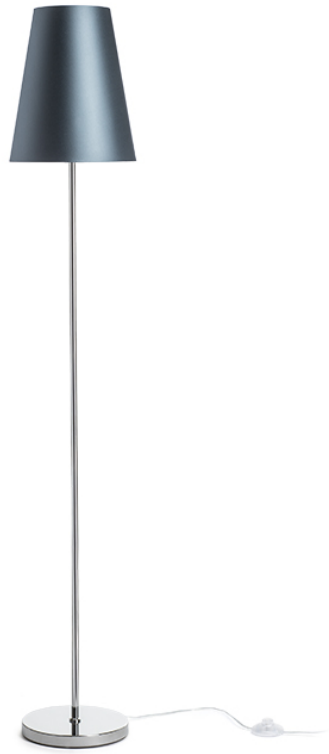

NEW

NYC/CONNY 25

A floor lamp with a chrome base and a fabric shade. Suitable for LED E27 light sources.
adviesverkoopprijs EUR incl. BTW

R14074	NYC/CONNY 25 staande lamp Polykatoen wit/chroom 230V LED E27 7W	178,00
R14075	NYC/CONNY 25 staande lamp Monaco petroleum blauw/zilver PVC/chroom 230V LED E27 7W	229,00