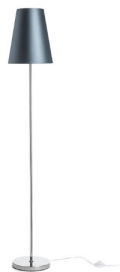

NEW

NYC/CONNY 25

A floor lamp with a chrome base and a fabric shade. Suitable for LED E27 light sources.
adviesverkoopprijs EUR incl. BTW

R14074	NYC/CONNY 25 staande lamp Polykatoen wit/chroom 230V LED E27 7W	178,00
R14075	NYC/CONNY 25 staande lamp Monaco petroleum blauw/zilver PVC/chroom 230V LED E27 7W	229,00