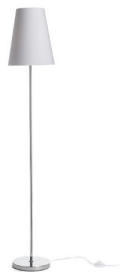

NEW

NYC/CONNY 25

A floor lamp with a chrome base and a fabric shade. Suitable for LED E27 light sources.
adviesverkoopprijs EUR incl. BTW

R14074	NYC/CONNY 25 staande lamp Polykatoen wit/chroom 230V LED E27 7W	178,00
R14075	NYC/CONNY 25 staande lamp Monaco petroleum blauw/zilver PVC/chroom 230V LED E27 7W	229,00