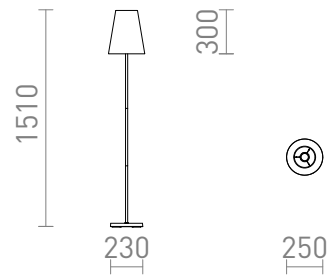

NEW

NYC/CONNY 25

A floor lamp with a chrome base and a fabric shade. Suitable for LED E27 light sources.
RP EUR incl. VAT

R14074	NYC/CONNY 25 floor Polycotton white/chrome 230V LED E27 7W	178,00
R14075	NYC/CONNY 25 floor Monaco petrol blue/silver PVC/chrome 230V LED E27 7W	229,00

 3D model

 manual

G13026