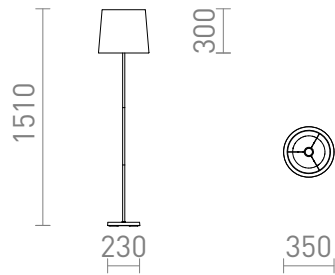

## NYC/CONNY 35

A floor lamp with a chrome base and a fabric shade. Suitable for LED E27 light sources.  
adviesverkoopprijs EUR incl. BTW

R14076	NYC/CONNY 35 staande lamp Polykatoen wit/chroom 230V LED E27 11W	198,00
R14077	NYC/CONNY 35 staande lamp Monaco duifgrijs/zilver PVC/chroom 230V LED E27 11W	278,00
R14078	NYC/CONNY 35 staande lamp Monaco petroleum blauw/zilver PVC/chroom 230V LED E27 11W	278,00