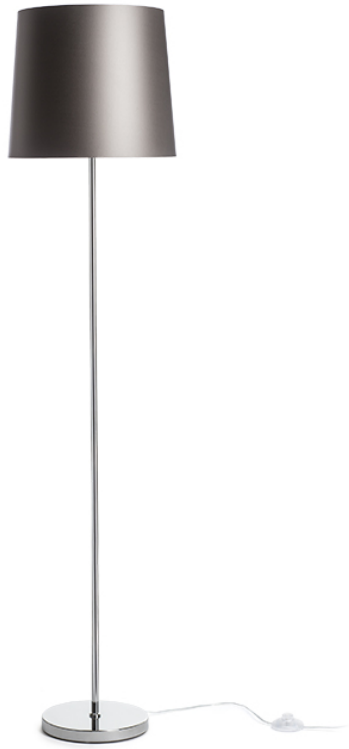

## NYC/CONNY 35

A floor lamp with a chrome base and a fabric shade. Suitable for LED E27 light sources.  
adviesverkoopprijs EUR incl. BTW

R14076	NYC/CONNY 35 staande lamp Polykatoen wit/chroom 230V LED E27 11W	198,00
R14077	NYC/CONNY 35 staande lamp Monaco duifgrijs/zilver PVC/chroom 230V LED E27 11W	278,00
R14078	NYC/CONNY 35 staande lamp Monaco petroleum blauw/zilver PVC/chroom 230V LED E27 11W	278,00