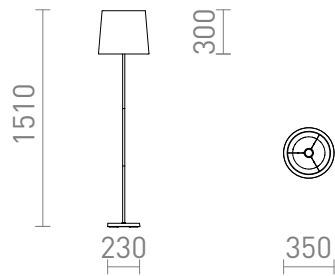

NEW

NYC/CONNY 35

A floor lamp with a chrome base and a fabric shade. Suitable for LED E27 light sources.
RP EUR incl. VAT

R14076	NYC/CONNY 35 floor Polycotton white/chrome 230V LED E27 11W	198,00
R14077	NYC/CONNY 35 floor Monaco dove gray/silver PVC/chrome 230V LED E27 11W	278,00
R14078	NYC/CONNY 35 floor Monaco petrol blue/silver PVC/chrome 230V LED E27 11W	278,00

 3D model

 manual

G13026