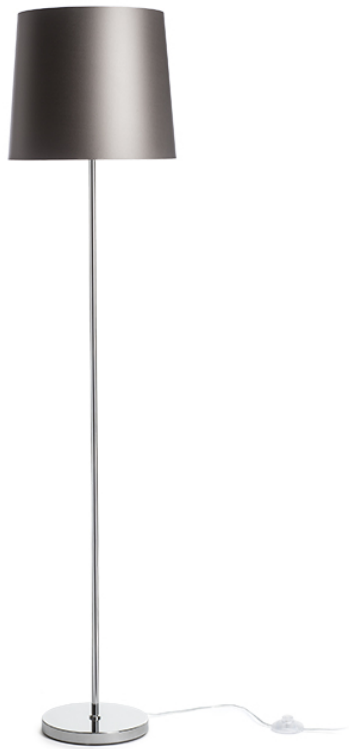

NEW

NYC/CONNY 35

A floor lamp with a chrome base and a fabric shade. Suitable for LED E27 light sources.
RP EUR incl. VAT

R14076	NYC/CONNY 35 floor Polycotton white/chrome 230V LED E27 11W	198,00
R14077	NYC/CONNY 35 floor Monaco dove gray/silver PVC/chrome 230V LED E27 11W	278,00
R14078	NYC/CONNY 35 floor Monaco petrol blue/silver PVC/chrome 230V LED E27 11W	278,00