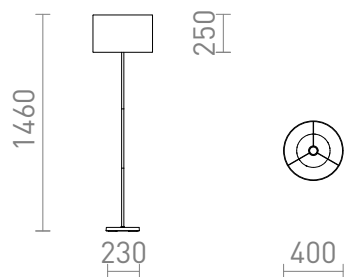

## NYC/RON 40

A floor lamp with a chrome base and a fabric shade. Suitable for LED E27 light sources.

RP EUR incl. VAT

R14079	NYC/RON 40/25 floor Polycotton white/chrome 230V LED E27 11W	188,00
R14080	NYC/RON 40/25 floor Chintz apricot/chrome 230V LED E27 11W	188,00
R14081	NYC/RON 40/25 floor Chintz light grey/chrome 230V LED E27 11W	188,00
R14082	NYC/RON 40/25 floor Monaco dove gray/silver PVC/chrome 230V LED E27 11W	248,00
R14083	NYC/RON 40/25 floor Monaco petrol blue/silver PVC/chrome 230V LED E27 11W	248,00
R14084	NYC/RON 40/25 floor Polycotton black/chrome 230V LED E27 11W	188,00