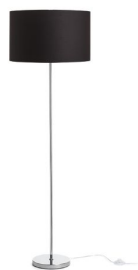

## NYC/RON 40

A floor lamp with a chrome base and a fabric shade. Suitable for LED E27 light sources.

RP EUR incl. VAT

R14079	NYC/RON 40/25 floor Polycotton white/chrome 230V LED E27 11W	188,00
R14080	NYC/RON 40/25 floor Chintz apricot/chrome 230V LED E27 11W	188,00
R14081	NYC/RON 40/25 floor Chintz light grey/chrome 230V LED E27 11W	188,00
R14082	NYC/RON 40/25 floor Monaco dove gray/silver PVC/chrome 230V LED E27 11W	248,00
R14083	NYC/RON 40/25 floor Monaco petrol blue/silver PVC/chrome 230V LED E27 11W	248,00
R14084	NYC/RON 40/25 floor Polycotton black/chrome 230V LED E27 11W	188,00