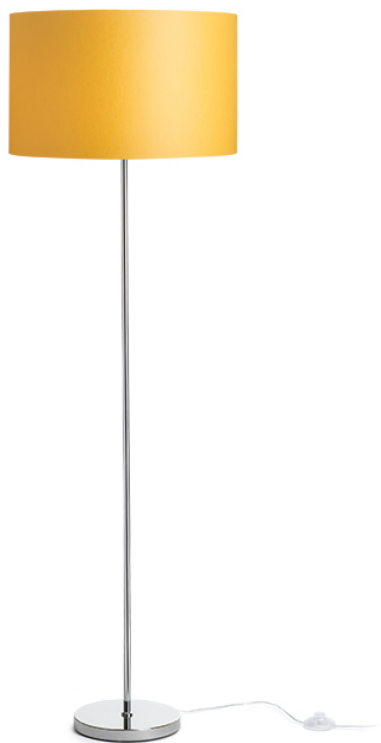

## NYC/RON 40

A floor lamp with a chrome base and a fabric shade. Suitable for LED E27 light sources.

RP EUR incl. VAT

R14079	NYC/RON 40/25 floor Polycotton white/chrome 230V LED E27 11W	188,00
R14080	NYC/RON 40/25 floor Chintz apricot/chrome 230V LED E27 11W	188,00
R14081	NYC/RON 40/25 floor Chintz light grey/chrome 230V LED E27 11W	188,00
R14082	NYC/RON 40/25 floor Monaco dove gray/silver PVC/chrome 230V LED E27 11W	248,00
R14083	NYC/RON 40/25 floor Monaco petrol blue/silver PVC/chrome 230V LED E27 11W	248,00
R14084	NYC/RON 40/25 floor Polycotton black/chrome 230V LED E27 11W	188,00