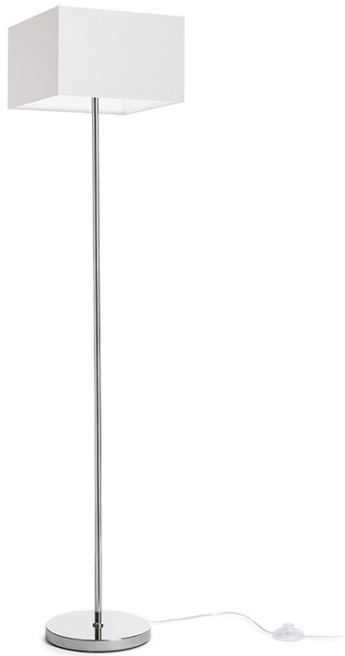

NEW

NYC/TEMPO 30

A floor lamp with a chrome base and a fabric shade. Suitable for LED E27 light sources.
adviesverkoopprijs EUR incl. BTW

R14085

NYC/TEMPO 30/19 staande lamp Polykatoen
wit/chroom 230V LED E27 11W