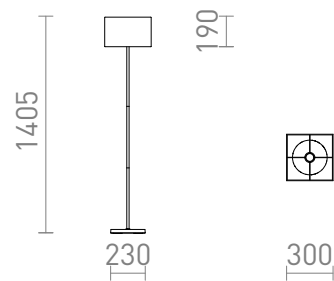

3D model

180

PDF manual

3,70

G13026