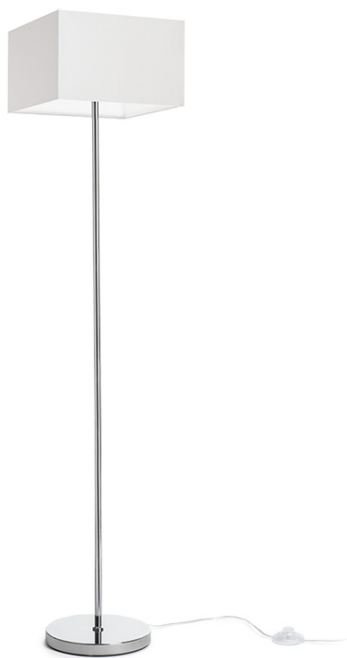

NEW

NYC/TEMPO 30

A floor lamp with a chrome base and a fabric shade. Suitable for LED E27 light sources.

RP EUR incl. VAT

R14085

NYC/TEMPO 30/19 floor Polycotton white/chrome
230V LED E27 11W

188,00

 3D model