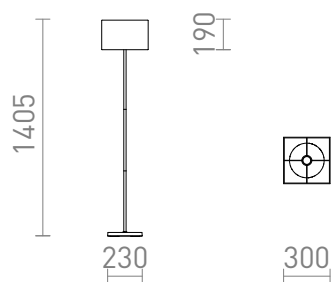

NEW

NYC/TEMPO 30

A floor lamp with a chrome base and a fabric shade. Suitable for LED E27 light sources.

RP EUR incl. VAT

R14085

NYC/TEMPO 30/19 floor Polycotton white/chrome
230V LED E27 11W

188,00

 3D model