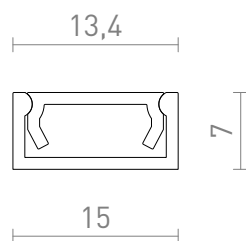

NEW

LED OPBOUWPROFIEL G

A surface-mounted aluminium profile for positioning a suitable LED strip. Supplied with a matt diffuser and accessories.

adviesverkoopprijs EUR incl. BTW

R14086	LED PROFILE G opbouw 1m wit mat acryl/aluminium	24,00
R14087	LED PROFILE G opbouw 1m zwart mat acryl/aluminium	24,00
R14088	LED PROFILE G opbouw 1m geanodiseerd aluminium/mat acryl	18,00

 3D model

 manual