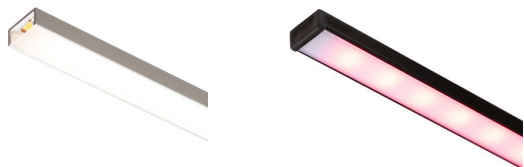

NEW

LED OPBOUWPROFIEL G

A surface-mounted aluminium profile for positioning a suitable LED strip. Supplied with a matt diffuser and accessories.

adviesverkoopprijs EUR incl. BTW

R14086	LED PROFILE G opbouw 1m wit mat acryl/aluminium	24,00
R14087	LED PROFILE G opbouw 1m zwart mat acryl/aluminium	24,00
R14088	LED PROFILE G opbouw 1m geanodiseerd aluminium/mat acryl	18,00