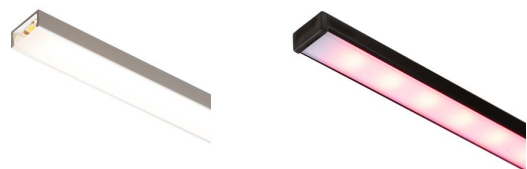

NEW

LED PROFILE G

A surface-mounted aluminium profile for positioning a suitable LED strip. Supplied with a matt diffuser and accessories.

RP EUR incl. VAT

R14086	LED PROFILE G surface mounted 1m white matte acrylic/aluminum	24,00
R14087	LED PROFILE G surface mounted 1m black matte acrylic/aluminum	24,00
R14088	LED PROFILE G surface mounted 1m anodized aluminum/matte acrylic	18,00