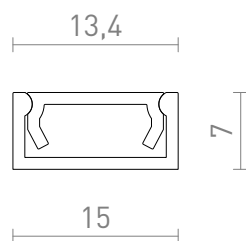

NEW

LED PROFILE G

A surface-mounted aluminium profile for positioning a suitable LED strip. Supplied with a matt diffuser and accessories.

RP EUR incl. VAT

R14086	LED PROFILE G surface mounted 1m white matte acrylic/aluminum	24,00
R14087	LED PROFILE G surface mounted 1m black matte acrylic/aluminum	24,00
R14088	LED PROFILE G surface mounted 1m anodized aluminum/matte acrylic	18,00

 3D model

 manual