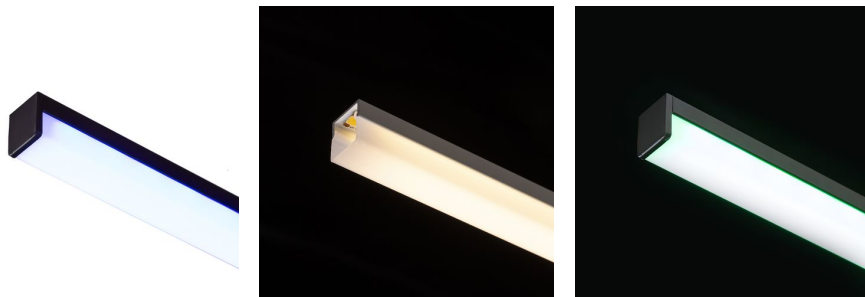

NEW

LED OPBOUWPROFIEL H

A surface-mounted aluminium profile for positioning a suitable LED strip. Supplied with a matt diffuser and accessories.

adviesverkoopprijs EUR incl. BTW

R14089	LED PROFILE H opbouw 1m wit mat acryl/aluminium	35,00
R14090	LED PROFILE H opbouw 1m zwart mat acryl/aluminium	35,00
R14091	LED PROFILE H opbouw 1m geanodiseerd aluminium/mat acryl	29,00