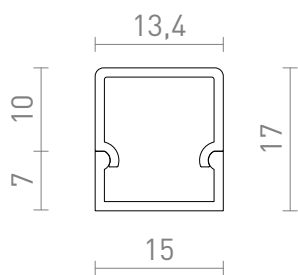

NEW

LED OPBOUWPROFIEL H

A surface-mounted aluminium profile for positioning a suitable LED strip. Supplied with a matt diffuser and accessories.

adviesverkoopprijs EUR incl. BTW

R14089	LED PROFILE H opbouw 1m wit mat acryl/aluminium	35,00
R14090	LED PROFILE H opbouw 1m zwart mat acryl/aluminium	35,00
R14091	LED PROFILE H opbouw 1m geanodiseerd aluminium/mat acryl	29,00

 3D model

 manual