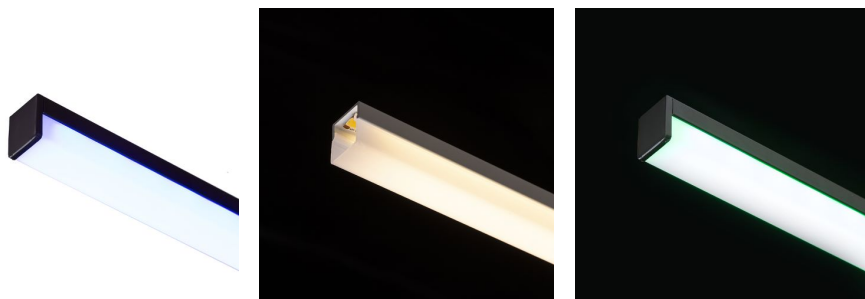

NEW

LED PROFILE H

A surface-mounted aluminium profile for positioning a suitable LED strip. Supplied with a matt diffuser and accessories.

RP EUR incl. VAT

R14089	LED PROFILE H surface mounted 1m white matte acrylic/aluminum	35,00
R14090	LED PROFILE H surface mounted 1m black matte acrylic/aluminum	35,00
R14091	LED PROFILE H surface mounted 1m anodized aluminum/matte acrylic	29,00