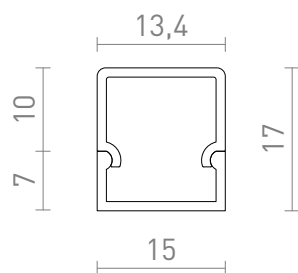

NEW

LED PROFILE H

A surface-mounted aluminium profile for positioning a suitable LED strip. Supplied with a matt diffuser and accessories.

RP EUR incl. VAT

R14089	LED PROFILE H surface mounted 1m white matte acrylic/aluminum	35,00
R14090	LED PROFILE H surface mounted 1m black matte acrylic/aluminum	35,00
R14091	LED PROFILE H surface mounted 1m anodized aluminum/matte acrylic	29,00

 3D model

 manual