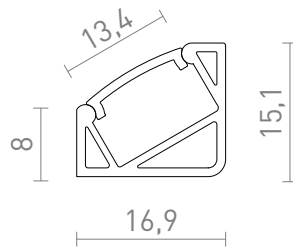

## LED OPBOUWPROFIEL I 30/60

A corner asymmetric aluminium profile for positioning a suitable LED strip. Depending on the mounting method, the light will come out at an angle of 30° or 60°. Supplied with a matt diffuser and accessories.

adviesverkoopprijs EUR incl. BTW

R14092

LED PROFILE I 30/60 opbouw 1m geanodiseerd aluminium/mat acryl

26,00

 3D model

 manual