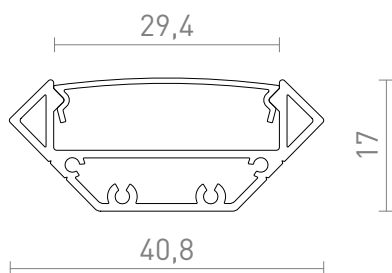

NEW

LED OPBOUWPROFIEL J

A corner aluminium profile for positioning suitable LED strips. Up to three 8-mm-wide LED strips or two 12-mm-wide LED strips can be placed in the profile. Supplied with a matt diffuser and accessories.

adviesverkoopprijs EUR incl. BTW

R14093	LED PROFILE J opbouw 1m wit mat acryl/aluminium	120,00
R14094	LED PROFILE J opbouw 1m zwart mat acryl/aluminium	120,00
R14095	LED PROFILE J opbouw 1m geanodiseerd aluminium/mat acryl	98,00