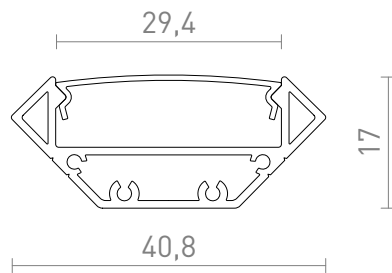

A corner aluminium profile for positioning suitable LED strips. Up to three 8-mm-wide LED strips or two 12-mm-wide LED strips can be placed in the profile. Supplied with a matt diffuser and accessories.

RP EUR incl. VAT

R14093	LED PROFILE J surface mounted 1m white matte acrylic/aluminum	120,00
R14094	LED PROFILE J surface mounted 1m black matte acrylic/aluminum	120,00
R14095	LED PROFILE J surface mounted 1m anodized aluminum/matte acrylic	98,00