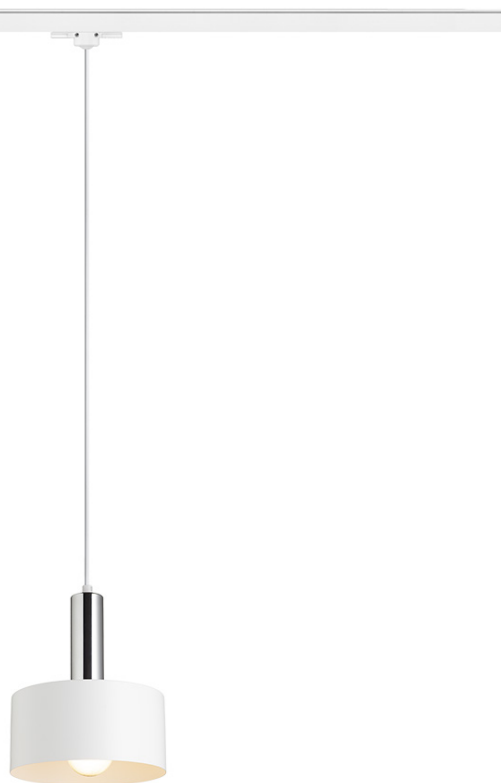

NEW

GIULIA 20 FOR 3-CIRCUIT TRACKS

Pendant lamp with a lacquered metal shade and textile cable. The cable is attached to a adapter for 3-circuit tracks.

RP EUR incl. VAT

R13992	GIULIA 20 for 3-circuit tracks white chrome 230V E27 40W	98,00
R13993	GIULIA 20 for 3-circuit tracks black/gold brown brass 230V E27 40W	120,00