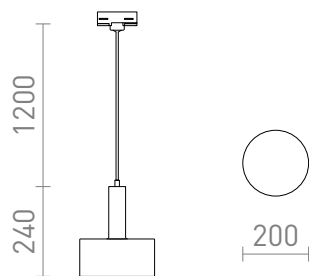

NEW

GIULIA 20 FOR 3-CIRCUIT TRACKS

Pendant lamp with a lacquered metal shade and textile cable. The cable is attached to a adapter for 3-circuit tracks.

RP EUR incl. VAT

R13992	GIULIA 20 for 3-circuit tracks white chrome 230V E27 40W	98,00
R13993	GIULIA 20 for 3-circuit tracks black/gold brown brass 230V E27 40W	120,00