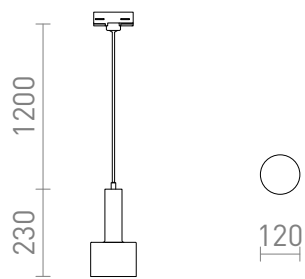

# GIULIA 12 FOR 3-CIRCUIT TRACKS

Pendant lamp with a lacquered metal shade and textile cable. The cable is attached to a adapter for 3-circuit tracks.

RP EUR incl. VAT

R13990	GIULIA 12 for 3-circuit tracks white chrome 230V E27 40W	88,00
R13991	GIULIA 12 for 3-circuit tracks black/gold brown brass 230V E27 40W	98,00