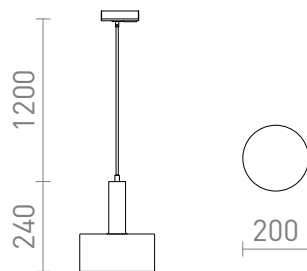

NEW

GIULIA 20 FOR 1-CIRCUIT TRACKS

Pendant lamp with a lacquered metal shade and textile cable. The cable is attached to a adapter for 1-circuit tracks.

RP EUR incl. VAT

R13988	GIULIA 20 for 1-circuit tracks white chrome 230V E27 40W	78,00
R13989	GIULIA 20 for 1-circuit tracks black/gold brown brass 230V E27 40W	88,00