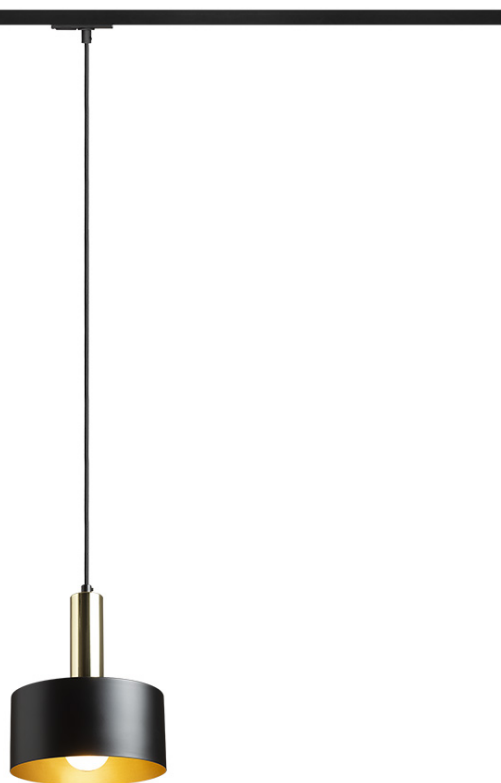

NEW

GIULIA 20 FOR 1-CIRCUIT TRACKS

Pendant lamp with a lacquered metal shade and textile cable. The cable is attached to a adapter for 1-circuit tracks.

RP EUR incl. VAT

R13988	GIULIA 20 for 1-circuit tracks white chrome 230V E27 40W	78,00
R13989	GIULIA 20 for 1-circuit tracks black/gold brown brass 230V E27 40W	88,00