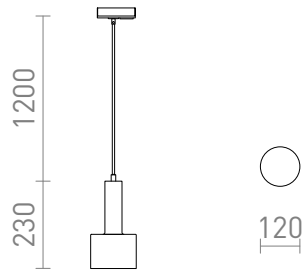

# GIULIA 12 FOR 1-CIRCUIT TRACKS

Pendant lamp with a lacquered metal shade and textile cable. The cable is attached to a adapter for 1-circuit tracks.

RP EUR incl. VAT

R13986	GIULIA 12 for 1-circuit tracks white chrome 230V E27 40W	68,00
R13987	GIULIA 12 for 1-circuit tracks black/gold brown brass 230V E27 40W	68,00