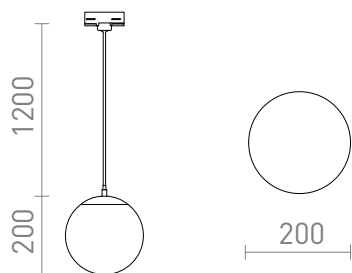

NEW

LUNA 20 FOR 3-CIRCUIT TRACKS

Opal-colored, glass pendant globe with a transparent cable and details in chrome. The cable is attached to a adapter for 3-circuit tracks.

RP EUR incl. VAT

R13967

LUNA 20 for 3-circuit tracks opal-colored
glass/chrome 230V LED E27 15W

129,00

3D model

manual

G13015