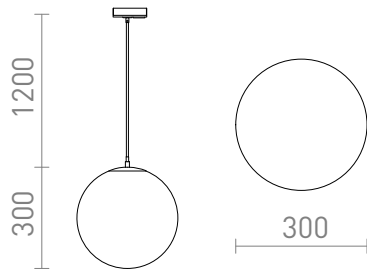

NEW

LUNA 30 FOR 1-CIRCUIT TRACKS

Opal-colored, glass pendant globe with a transparent cable and details in chrome. The cable is attached to a adapter for 1-circuit tracks.

RP EUR incl. VAT

R13966

LUNA 30 for 1-circuit tracks opal-colored
glass/chrome 230V E27 15W

215,00

3D model

manual

G13029