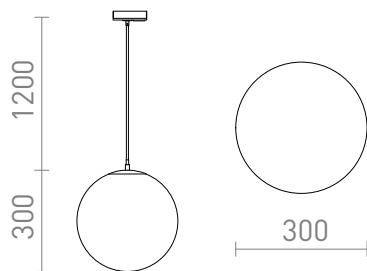

NEW

LUNA 30 TIL 1-FASE SKINNER

Opal-colored glass pendant with a transparent cable and details in chrome. The cable is attached to a adapter for 1-circuit tracks.

RP DKK inkl. MOMS

R13966

LUNA 30 til 1-faset skinner opalglas/krom 230V
E27 15W

1 550,-

 3D model

 manual

G13029