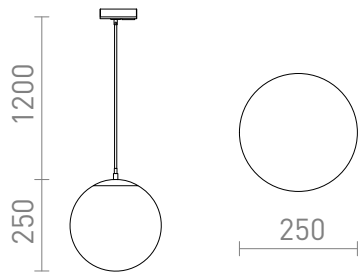

NEW

LUNA 25 FOR 1-CIRCUIT TRACKS

Opal-colored, glass pendant globe with a transparent cable and details in chrome. The cable is attached to a adapter for 1-circuit tracks.

RP EUR incl. VAT

R13965

LUNA 25 for 1-circuit tracks opal-colored
glass/chrome 230V LED E27 15W

178,00

3D model

manual

G13026