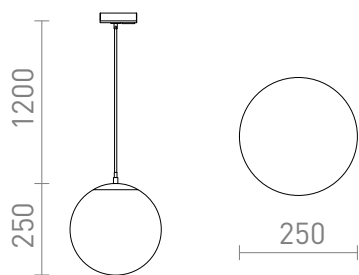

NEW

LUNA 25 TIL 1-FASE SKINNER

Opal-colored glass pendant with a transparent cable and details in chrome. The cable is attached to a adapter for 1-circuit tracks.

RP DKK inkl. MOMS

R13965

LUNA 25 til 1-faset skinner opalglas/krom 230V
LED E27 15W

1 250,-

3D model

manual

G13026