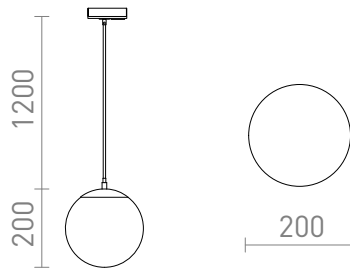

NEW

LUNA 20 FOR 1-CIRCUIT TRACKS

Opal-colored, glass pendant globe with a transparent cable and details in chrome. The cable is attached to a adapter for 1-circuit tracks.

RP EUR incl. VAT

R13964

LUNA 20 for 1-circuit tracks opal-colored
glass/chrome 230V LED E27 15W

120,00

3D model

manual

G13015