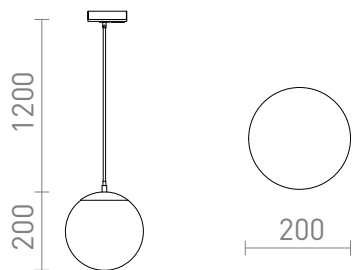

NEW

LUNA 20 TIL 1-FASE SKINNER

Opal-colored glass pendant with a transparent cable and details in chrome. The cable is attached to a adapter for 1-circuit tracks.

RP DKK inkl. MOMS

R13964

LUNA 20 til 1-faset skinner opalglas/krom 230V
LED E27 15W

835,-

3D model

manual

G13015