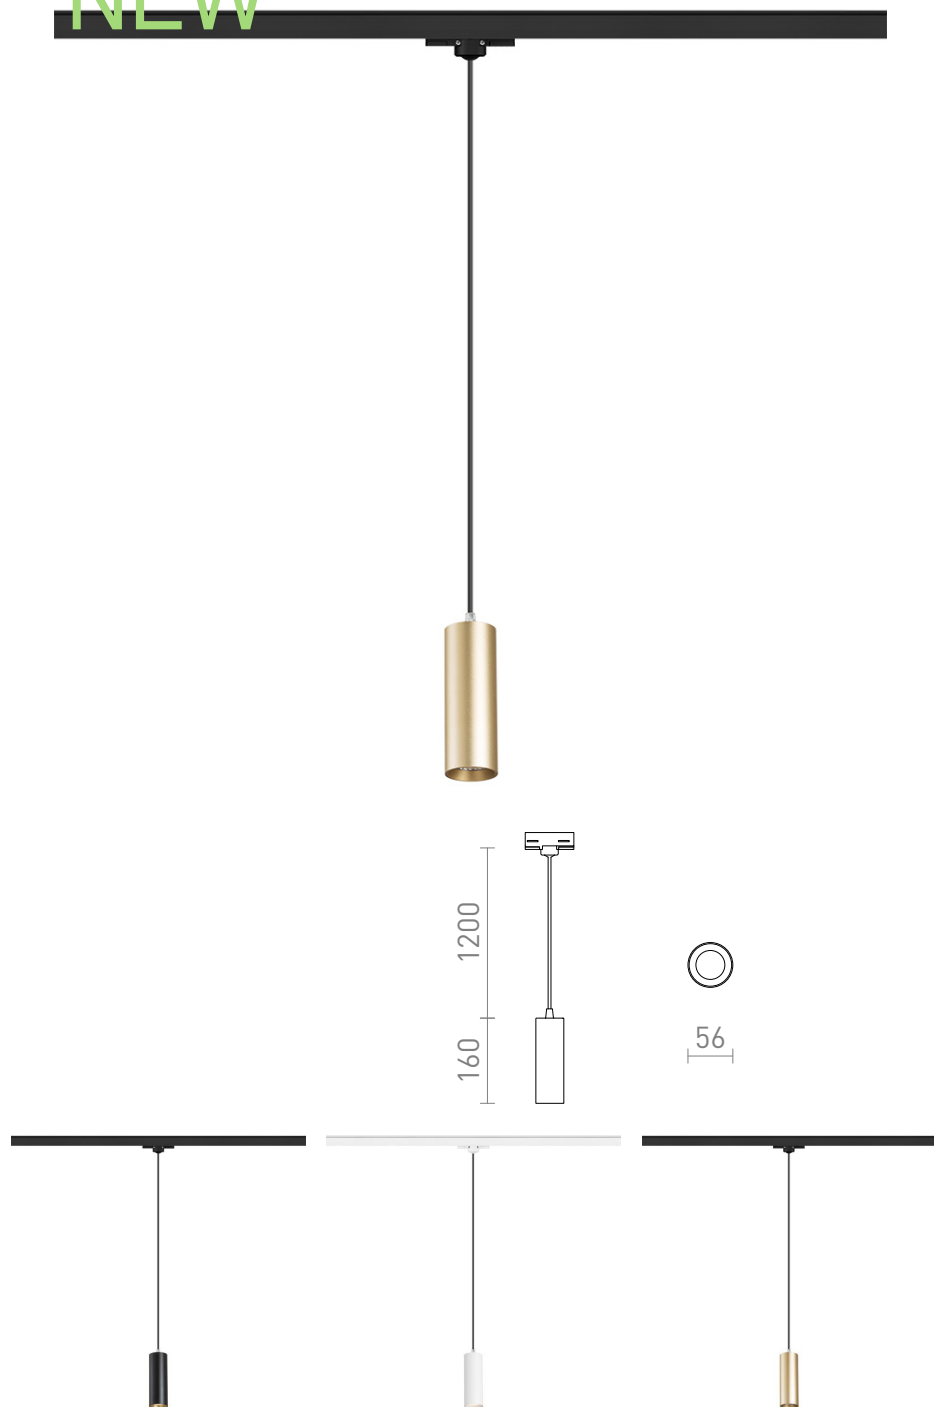

NEW

MAVRO FOR 3-CIRCUIT TRACKS PENDANT

LED 12W 1020 lm Ra 80

Elegant tube-shaped LED pendant suitable over bar counters or kitchen islands. The cable is attached to a adapter for 3-circuit tracks.

RP EUR incl. VAT

R13983	MAVRO for 3-circuit tracks pendant white 230V LED 12W 38° 3000K	150,00
R13984	MAVRO for 3-circuit tracks pendant gold 230V LED 12W 38° 3000K	150,00
R13985	MAVRO for 3-circuit tracks pendant black/gold 230V LED 12W 38° 3000K	150,00