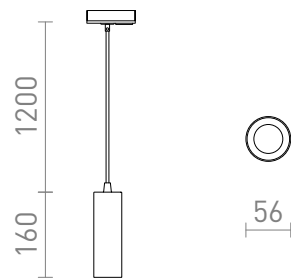

NEW

MAVRO FOR 1-CIRCUIT TRACKS PENDANT

LED 12W 1020 lm Ra 80

Elegant tube-shaped LED pendant suitable over bar counters or kitchen islands. The cable is attached to a adapter for 1-circuit tracks.

RP EUR incl. VAT

R13980	MAVRO for 1-circuit tracks pendant white 230V LED 12W 38° 3000K	120,00
R13981	MAVRO for 1-circuit tracks pendant gold 230V LED 12W 38° 3000K	120,00
R13982	MAVRO for 1-circuit tracks pendant black/gold 230V LED 12W 38° 3000K	120,00

3D model

manual