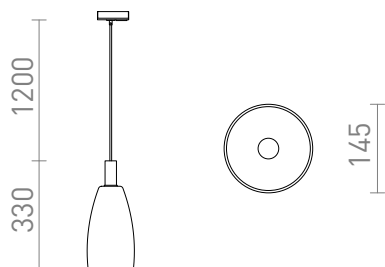

NEW

BELLINI E14 FOR 1-CIRCUIT TRACKS

Glass pendant with lacquered details, an E14 socket for LED light sources and an adapter for 1-circuit tracks.

RP EUR incl. VAT

R13963

BELLINI L E14 for 1-circuit tracks pendant white
clear glass 230V E14 15W

215,00

 3D model

 manual

G13725