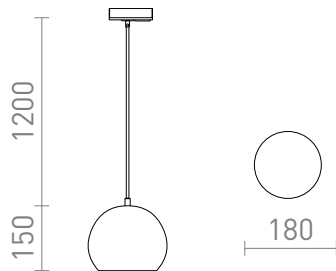

# AGNETA FOR 1-CIRCUIT TRACKS PENDANT

Round metal pendant for use with a suitable E27 light source. The cable is attached to a adapter for 1-circuit tracks.

RP EUR incl. VAT

R13970	AGNETA for 1-circuit tracks pendant white 230V E27 40W	68,00
R13971	AGNETA for 1-circuit tracks pendant black 230V E27 40W	68,00
R13972	AGNETA for 1-circuit tracks pendant brushed brass 230V E27 40W	98,00
R13973	AGNETA for 1-circuit tracks pendant brushed copper 230V E27 40W	98,00