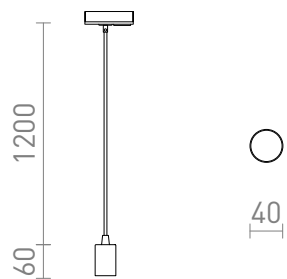

3D model

manual

G13023