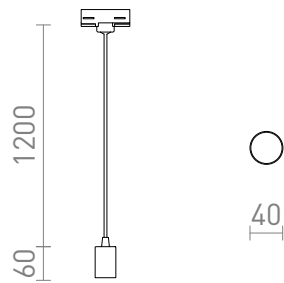

3D model

manual

G13023